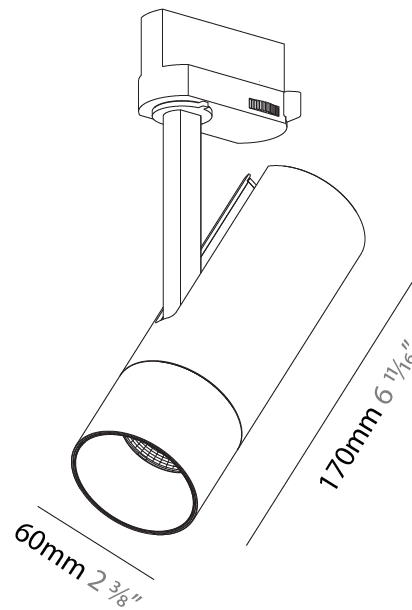

OPTICAL

Optic°: Lens Pack - No Lens / Linear Spread Lens / Honeycomb / Spread Lens
 Beam Angle: 12

RATINGS AND CERTIFICATIONS

Certified By: Certified for North American Standards
 IP rating: IP20

PROJECT
TYPE
SPECIFIER
QUANTITY
DATE