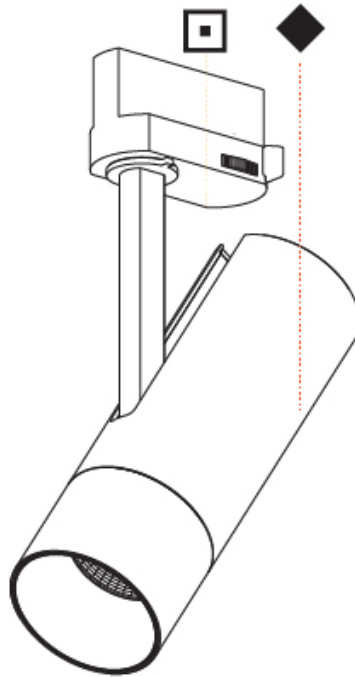

IMAGINE 60 TRACK

A3T010-

PROJECT
TYPE
SPECIFIER
QUANTITY
DATE

A