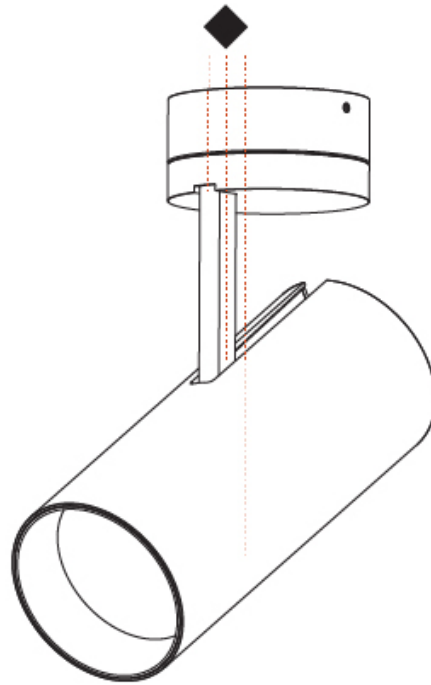

A3D115-

PROJECT

TYPE

SPECIFIER

QUANTITY

DATE